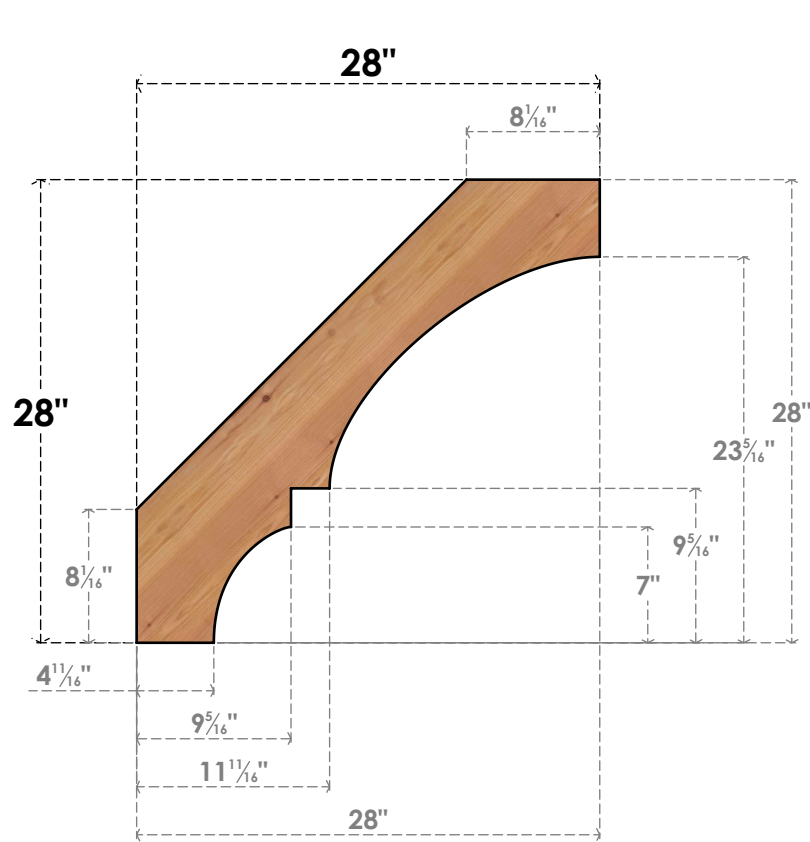

BRC04X28X28BOA00SWR

3 1/2"W X 28"D X 28"H BALBOA SMOOTH BRACE, WESTERN RED CEDAR

SIDE

FRONT

EKENA MILLWORK
 2300 WEST MAIN ST.
 CLARKSVILLE, TX 75426
 TOLL FREE: 866-607-0453
 WWW.EKENAMILLWORK.COM

NOTES

1. INSTALLATION TO BE COMPLETED IN ACCORDANCE WITH MANUFACTURER'S SPECIFICATIONS.
2. DRAWING MAY NOT BE TO SCALE
3. THIS DRAWING IS INTENDED FOR DESIGN AND PLANNING PURPOSES ONLY.
4. ALL INFORMATION CONTAINED HEREIN WAS CURRENT AT THE TIME OF DEVELOPMENT BUT MUST BE REVIEWED AND APPROVED BY THE PRODUCT MANUFACTURER TO BE CONSIDERED ACCURATE.
5. PRODUCTS ARE NOT KILN DRIED. THIS ITEM IS UNIQUE AND WILL CONTAIN THE NATURAL VARIATIONS THAT THE WOOD SPECIES OFFERS. THIS MAY RESULT IN VARIATIONS UP TO 1/4"