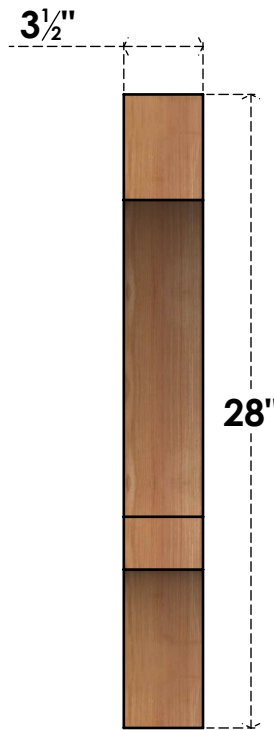

BRC04X28X28BOA00SWR

3 1/2"W X 28"D X 28"H BALBOA SMOOTH BRACE, WESTERN RED CEDAR

SIDE

FRONT

EKENA MILLWORK
 2300 WEST MAIN ST.
 CLARKSVILLE, TX 75426
 TOLL FREE: 866-607-0453
 WWW.EKENAMILLWORK.COM

NOTES

1. INSTALLATION TO BE COMPLETED IN ACCORDANCE WITH MANUFACTURER'S SPECIFICATIONS.
2. DRAWING MAY NOT BE TO SCALE
3. THIS DRAWING IS INTENDED FOR DESIGN AND PLANNING PURPOSES ONLY.
4. ALL INFORMATION CONTAINED HEREIN WAS CURRENT AT THE TIME OF DEVELOPMENT BUT MUST BE REVIEWED AND APPROVED BY THE PRODUCT MANUFACTURER TO BE CONSIDERED ACCURATE.
5. PRODUCTS ARE NOT KILN DRIED. THIS ITEM IS UNIQUE AND WILL CONTAIN THE NATURAL VARIATIONS THAT THE WOOD SPECIES OFFERS. THIS MAY RESULT IN VARIATIONS UP TO 1/4"